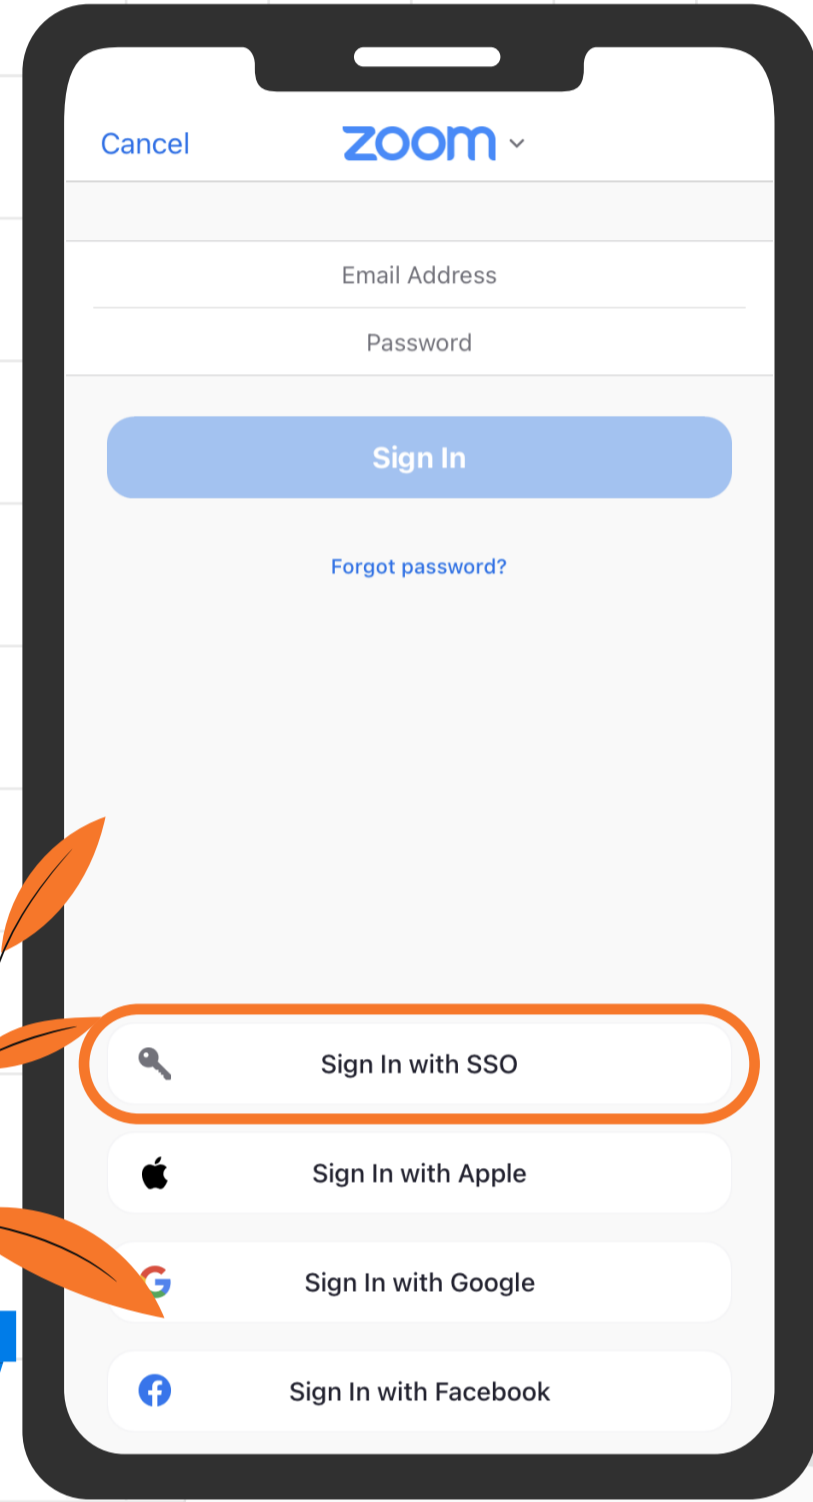

LET ME SHOW YOU
HOW TO SIGN UP IN
ZOOM ON MOBILE APP!

1

Install the Zoom app in app store, and select "Sign In"

2

Select "Sign in with SSO"

3

Input "cpce-polyu" in company domain, click "Continue"

4

Input your CPCE login

5

Login is success. Click the Zoom meeting link from the email sent to you before the workshops, or input the Meeting ID and Passcode directly for joining the meeting

FOR MORE DETAILS, PLEASE VISIT HERE.